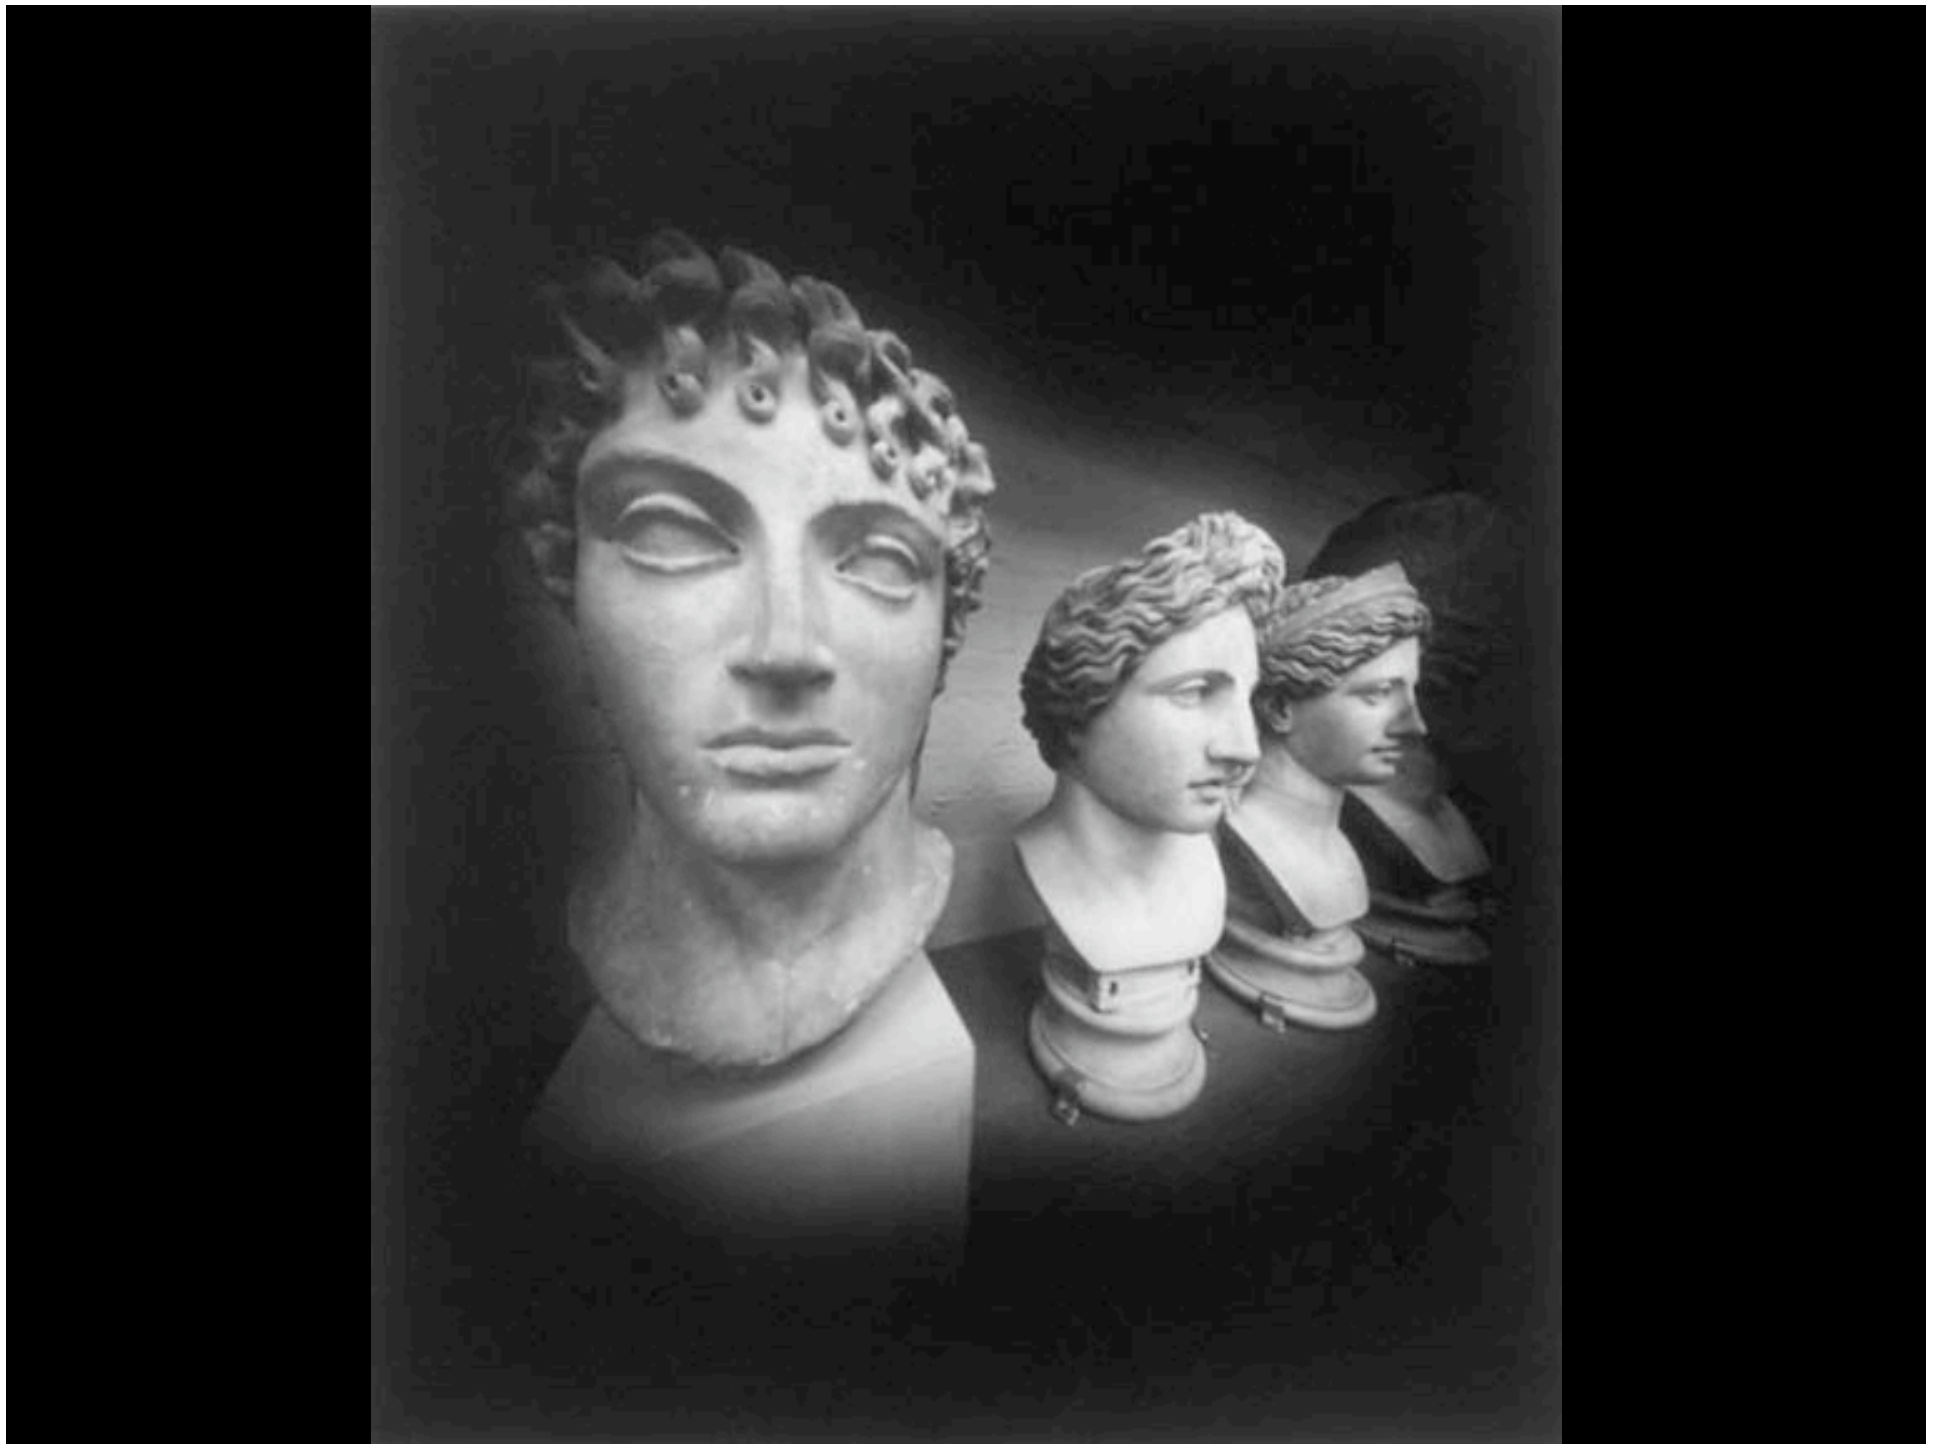

arts1810  
pinhole visions

My Mother - Pastoria, Texas, 1971